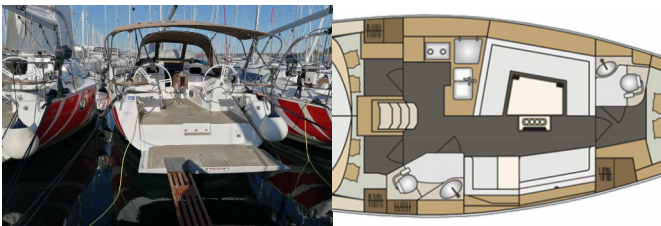

ELAN IMPRESSION 40

Mona (2018)

EuroYacht D.O.O. • Rudeška Cesta 238 • 10110 Zagreb • Croatia

Phone: +385 99 433 5505

E-mail: info@euroyacht.hr

Web: www.euroyacht.hr

Yacht Base	Marina Kornati, Biograd, Croatia
Yacht ID	4
Yacht Brands	Elan Marine
Yacht Name	Mona
Production Year	2018
Length	39 Ft
Cabins	3
Berths	6 + 2
WC/Shower	2

DECK: Bathing platform, Bimini top, Cockpit table, Cockpit/stern, outside shower, Dinghy, Electric anchor windlass, Sprayhood, Swimming ladder

ENTERTAINMENT: LCD TV, Outdoor speakers, Radio CD mp3 player + USB, Bluetooth, Radio/iPod/iPhone dock station + USB

GALLEY: Hot water, Refrigerator

INTERIOR: Foldable table

NAVIGATION: Autopilot, Bow thruster, Folding propeller, GPS chart plotter, GPS chart plotter – cockpit, Nautical charts, Pilot book

SAFETY: Black Water Tank, VHF radio