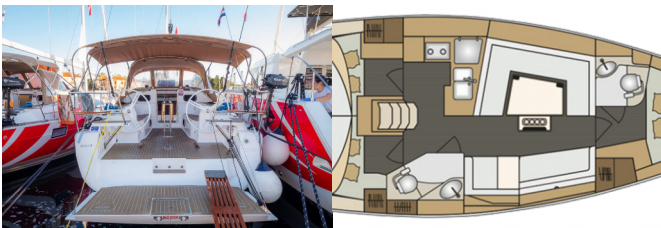

ELAN IMPRESSION 40

Maloj (2018)

EuroYacht D.O.O. • Rudeška Cesta 238 • 10110 Zagreb • Croatia

Phone: +385 99 433 5505

E-mail: info@euroyacht.hr

Web: www.euroyacht.hr

Yacht Base	Marina Kornati, Biograd, Croatia
Yacht ID	3
Yacht Brands	Elan Marine
Yacht Name	Maloj
Production Year	2018
Length	39 Ft
Cabins	3
Berths	6 + 2
WC/Shower	2

DECK: Bathing platform, Bimini top, Cockpit table, Cockpit/stern, outside shower, Dinghy, Electric anchor windlass, Sprayhood, Swimming ladder

ENTERTAINMENT: LCD TV, Outdoor speakers, Radio CD mp3 player + USB, Bluetooth, Radio/iPod/iPhone dock station + USB

GALLEY: Hot water, Refrigerator

INTERIOR: Foldable table

NAVIGATION: Autopilot, Bow thruster, Folding propeller, GPS chart plotter, GPS chart plotter – cockpit, Nautical charts, Pilot book

SAFETY: Black Water Tank, VHF radio