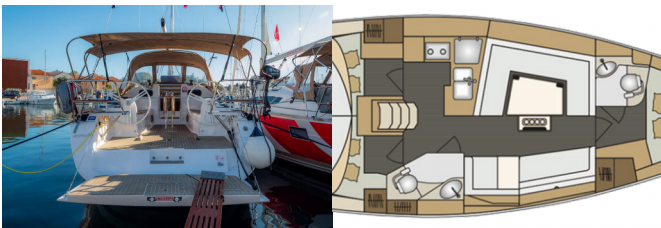

ELAN IMPRESSION 40

Despacito (2018)

EuroYacht D.O.O. • Rudeška Cesta 238 • 10110 Zagreb • Croatia

Phone: +385 99 433 5505

E-mail: info@euroyacht.hr

Web: www.euroyacht.hr

Yacht Base	Marina Kornati, Biograd, Croatia
Yacht ID	2
Yacht Brands	Elan Marine
Yacht Name	Despacito
Production Year	2018
Length	39 Ft
Cabins	3
Berths	6 + 2
WC/Shower	2

DECK: Bathing platform, Bimini top, Cockpit table, Cockpit/stern, outside shower, Dinghy, Electric anchor windlass, Sprayhood, Swimming ladder

ENTERTAINMENT: LCD TV, Outdoor speakers, Radio CD mp3 player + USB, Bluetooth, Radio/iPod/iPhone dock station + USB

GALLEY: Hot water, Refrigerator

INTERIOR: Foldable table

NAVIGATION: Autopilot, Bow thruster, Folding propeller, GPS chart plotter, GPS chart plotter – cockpit, Nautical charts, Pilot book

SAFETY: Black Water Tank, VHF radio

YACHT ELECTRICS: Heating, Shore connection 220 V