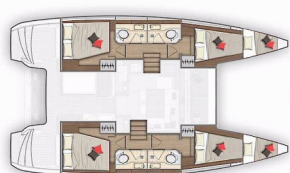

EuroYacht D.O.O. • Rudeška Cesta 238 • 10110 Zagreb • Croatia

Phone: +385 99 433 5505

E-mail: info@euroyacht.hr

Web: www.euroyacht.hr