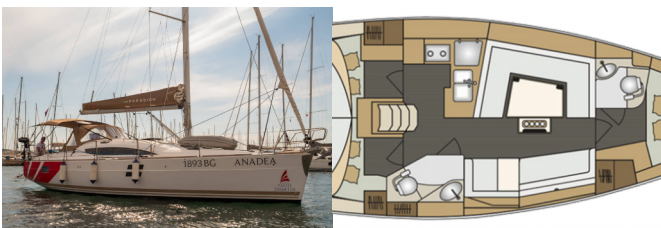

ELAN IMPRESSION 40

Anadea (2017)

EuroYacht D.O.O. • Rudeška Cesta 238 • 10110 Zagreb • Croatia

Phone: +385 99 433 5505

E-mail: info@euroyacht.hr

Web: www.euroyacht.hr

Yacht Base	Marina Kornati, Biograd, Croatia
Yacht ID	1
Yacht Brands	Elan Marine
Yacht Name	Anadea
Production Year	2017
Length	39 Ft
Cabins	3
Berths	6 + 2
WC/Shower	2

DECK: Bathing platform, Bimini top, Cockpit table, Cockpit/stern, outside shower, Dinghy, Electric anchor windlass, Sprayhood, Swimming ladder

ENTERTAINMENT: LCD TV, Radio CD mp3 player + USB, Bluetooth, Radio/iPod/iPhone dock station + USB