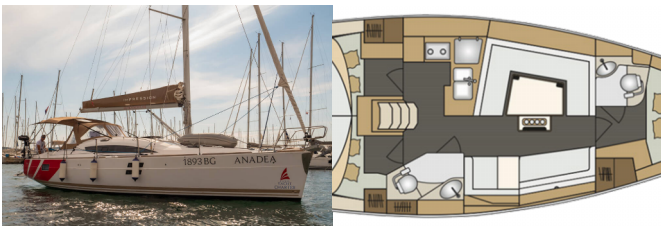

ELAN IMPRESSION 40

Anadea (2017)

EuroYacht D.O.O. • Rudeška Cesta 238 • 10110 Zagreb • Croatia

Phone: +385 99 433 5505

E-mail: info@euroyacht.hr

Web: www.euroyacht.hr

Yacht Base	Marina Kornati, Biograd, Croatia
Yacht ID	1
Yacht Brands	Elan Marine
Yacht Name	Anadea
Production Year	2017
Length	39 Ft
Cabins	3
Berths	6 + 2
WC/Shower	2

DECK: Bathing platform, Bimini top, Cockpit table, Cockpit/stern, outside shower, Dinghy, Electric anchor windlass, Sprayhood, Swimming ladder

ENTERTAINMENT: LCD TV, Radio CD mp3 player + USB, Bluetooth, Radio/iPod/iPhone dock station + USB